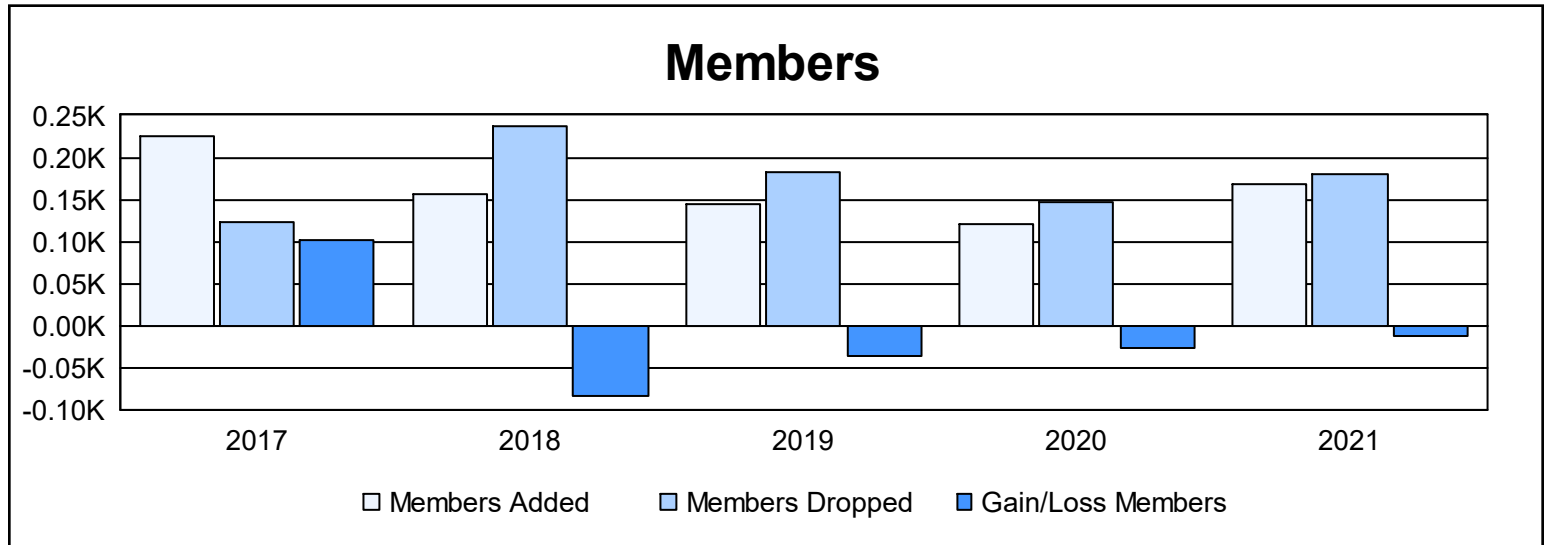

Year	New Clubs	Dropped Clubs	Gain/ Loss Clubs	New Members	Charter Members	Reinstate Members	Transfer Members	Total Member Added	Total Members Dropped	Gain/ Loss Members
2016-2017	2	1	1	169	44	3	8	224	123	101
2017-2018	1	1	0	96	21	29	9	155	238	-83
2018-2019	0	1	-1	118	4	6	17	145	182	-37
2019-2020	0	1	-1	108	2	5	6	121	147	-26
2020-2021	2	2	0	104	57	5	3	169	181	-12
<b>Average</b>	<b>1</b>	<b>1</b>	<b>0</b>	<b>119</b>	<b>26</b>	<b>10</b>	<b>9</b>	<b>163</b>	<b>174</b>	<b>-11</b>

### Membership Composition June 2021 Cumulative