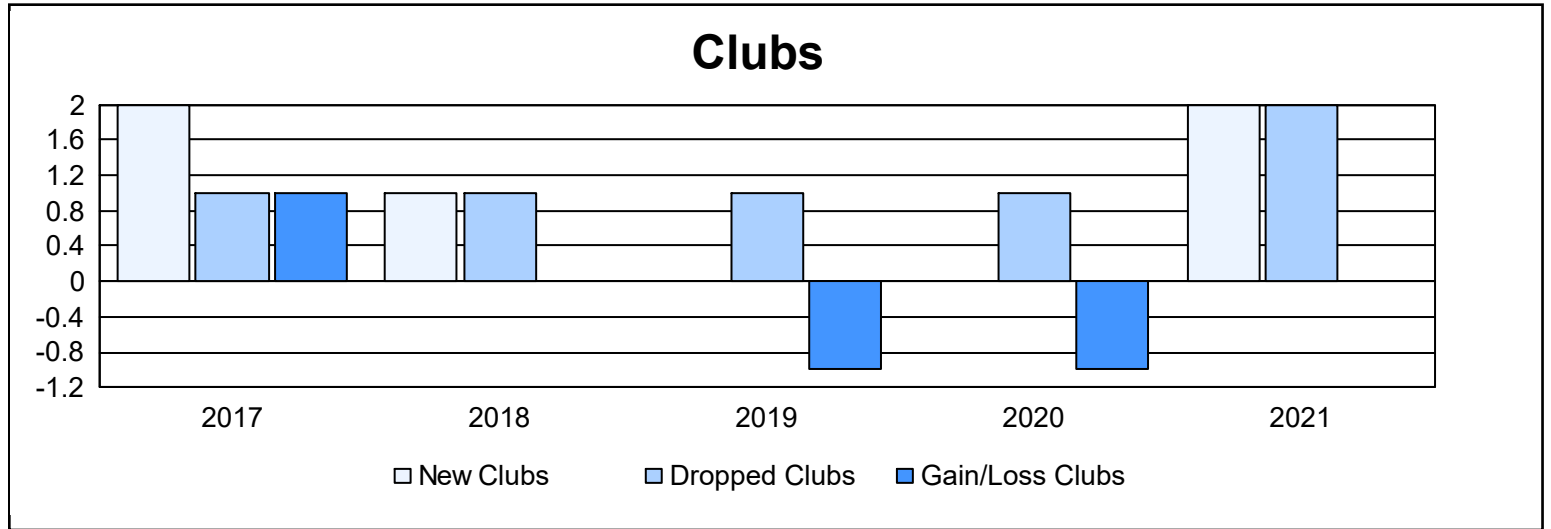

Year	New Clubs	Dropped Clubs	Gain/ Loss Clubs	New Members	Charter Members	Reinstate Members	Transfer Members	Total Member Added	Total Members Dropped	Gain/ Loss Members
2016-2017	2	1	1	169	44	3	8	224	123	101
2017-2018	1	1	0	96	21	29	9	155	238	-83
2018-2019	0	1	-1	118	4	6	17	145	182	-37
2019-2020	0	1	-1	108	2	5	6	121	147	-26
2020-2021	2	2	0	104	57	5	3	169	181	-12
<b>Average</b>	<b>1</b>	<b>1</b>	<b>0</b>	<b>119</b>	<b>26</b>	<b>10</b>	<b>9</b>	<b>163</b>	<b>174</b>	<b>-11</b>

### Membership Composition June 2021 Cumulative